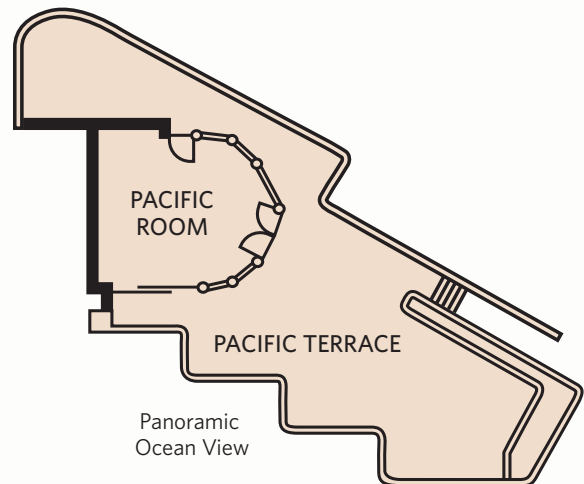

INN AT LAGUNA BEACH

THE PACIFIC ROOM

The 70-room Inn at Laguna Beach is poised atop a seaside bluff overlooking Laguna Village and Main Beach...an ideal Southern California destination. It is a unique meeting site within the Laguna area due to its private, yet central location. Its convenient setting provides meeting planners with an exceptional location for private, focused meetings, minutes away from the many amenities offered within the town of Laguna Beach. Offering intimate spaces, personalized service and the only meeting room in Laguna Beach with a breathtaking ocean view and connecting terrace, the Inn at Laguna Beach provides an alternative to larger convention hotels.

PACIFIC ROOM SEATING CAPACITIES

(400 Sq. Ft.)

Conference	15
Classroom	20
Theatre	25
Reception	25
Banquet	20

PACIFIC TERRACE SEATING CAPACITIES

(400 Sq. Ft. Outdoors)

Reception	40
Banquet	30

To ensure that your meeting or event is successful, we offer full audio-visual and catering services, and high-speed Internet access is available.